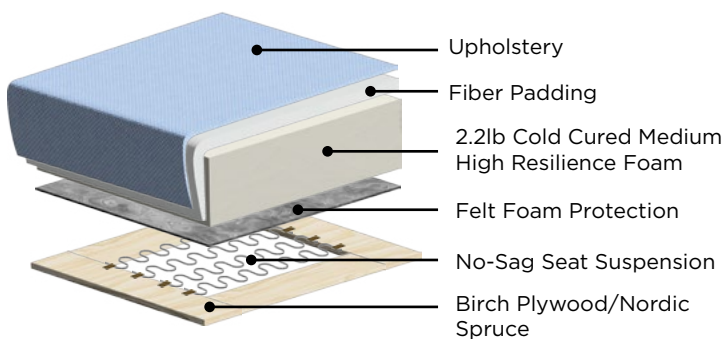

Designed specifically for Luonto Furniture sleepers. Contains a fitted sheet, a flat sheet, and 2 pillow covers.

Made with 100% Oeko-Tex Cotton

Available in King, Queen, Full XL, and Cot

+ ADD-ON

King Mattress Protector

A Mattress Protector adds a layer of comfort to your sleeper, for both the body and the mind.

Queen Mattress Protector

A Mattress Protector adds a layer of comfort to your sleeper, for both the body and the mind.

Frame & Comfort Construction

Explore more at www.luonto.com

General Measures*

A 35.75 B 40.5 C 24.75

D 17.75 E 22.5

Mattress Thickness 5

Total Depth Open 86.5

Made To Order Modules