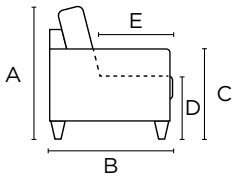

A Mattress Protector adds a layer of comfort to your sleeper, for both the body and the mind.

Queen Mattress Protector

A Mattress Protector adds a layer of comfort to your sleeper, for both the body and the mind.

Frame & Comfort Construction

Explore more at www.luonto.com

General Measures*

A 35.75 B 40.5 C 24.75

D 17.75 E 22.5

Mattress Thickness 5

Total Depth Open 86.5

Made To Order Modules