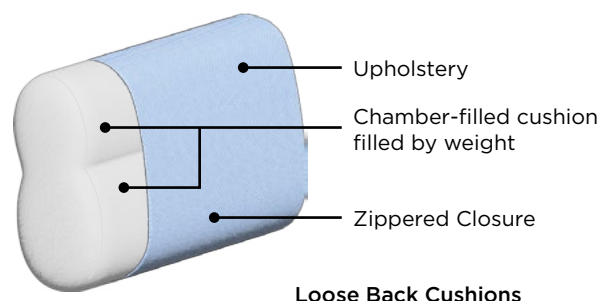

Frame & Comfort Construction

Explore more at www.luonto.com