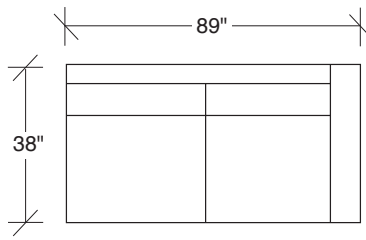

1511-312
RAF SOFA