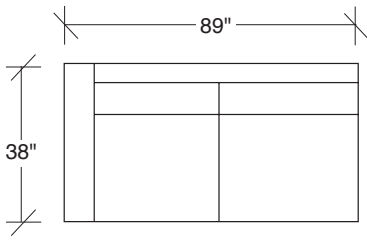

MODULAR UNITS:

1511-311
LAF SOFA